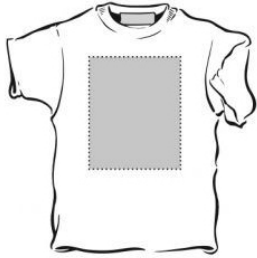

Location names (availability of print locations depends on apparel type and size)

Full Front

Full Back

Left Chest

Right Chest

Short Sleeve

Long Sleeve

Pants

Shorts

Imprint Size & Location by Apparel Type

Short Sleeve

Location	Adult	Youth	Adult + Youth	Toddler
Full Front	Art Size: 11" x 12"	Art Size: 9.5" x 9.5"	Art Size: 10.5" x 10.5"	Art Size: 7.5" x 7.5"
Full Back	Art Size: 12" x 13"	Art Size: 10" x 10"	Art Size: 11" x 11"	Art Size: 7.5" x 7.5"
Left Chest	Art Size: 4" x 4"	Art Size: 3.5" x 3.5"	Art Size: 3.5" x 3.5"	Art Size: 3.25" x 3.25"
Right Chest	Art Size: 4" x 4"	Art Size: 3.5" x 3.5"	Art Size: 3.5" x 3.5"	Art Size: 3.25" x 3.25"
Sleeve	Art Size: 3.5" x 3"	Art Size: 3.5" x 3"	Art Size: 3.5" x 3"	Not available
Pocket	Art Size: 3.25" x 2.5"	Art Size: 3.25" x 2.5"	Art Size: 3.25" x 2.5"	Not available

Long Sleeve

Location	Adult	Youth	Adult + Youth	Toddler
Full Front	Art Size: 11" x 12"	Art Size: 9.5" x 9.5"	Art Size: 10.5" x 10.5"	Art Size: 7.5" x 7.5"
Full Back	Art Size: 12" x 13"	Art Size: 10" x 10"	Art Size: 11" x 11"	Art Size: 7.5" x 7.5"
Left Chest	Art Size: 4" x 4"	Art Size: 3.5" x 3.5"	Art Size: 3.5" x 3.5"	Art Size: 3.25" x 3.25"
Right Chest	Art Size: 4" x 4"	Art Size: 3.5" x 3.5"	Art Size: 3.5" x 3.5"	Art Size: 3.25" x 3.25"
Sleeve	Art Size: 3.5" x 13"	Not available	Not available	Not available
Pocket	Art Size: 3.25" x 2.5"	Art Size: 3.25" x 2.5"	Art Size: 3.25" x 2.5"	Not available

Hoodies: Pullover

Location	Adult	Youth		Adult + Youth
Full Front	Art Size: 11" x 10.5"	Youth XS-M Art Size: 9.5" x 7"	Youth L-XL Art Size: 11" x 10.5"	Not available
Full Back	Art Size: 12" x 13"	Art Size: 10" x 10"		Art Size: 11" x 11"
Left Chest	Art Size: 4" x 4"	Art Size: 3.5" x 3.5"		Art Size: 3.5" x 3.5"
Right Chest	Art Size: 4" x 4"	Art Size: 3.5" x 3.5"		Art Size: 3.5" x 3.5"
Sleeve	Art Size: 3.5" x 13"	Not available		Not available
Pocket	Art Size: 3.25" x 2.5"	Art Size: 3.25" x 2.5"		Art Size: 3.25" x 2.5"