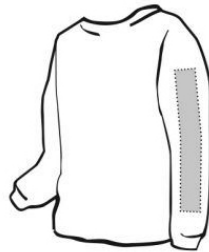

Location names (availability of print locations depends on apparel type and size)

Full Front

Full Back

Left Chest

Right Chest

Short Sleeve

Long Sleeve

Pants

Shorts

Imprint Size & Location by Apparel Type

Short Sleeve

Location	Adult	Youth	Adult + Youth	Toddler
Full Front	Art Size: 11" x 12"	Art Size: 9.5" x 9.5"	Art Size: 10.5" x 10.5"	Art Size: 7.5" x 7.5"
Full Back	Art Size: 12" x 13"	Art Size: 10" x 10"	Art Size: 11" x 11"	Art Size: 7.5" x 7.5"
Left Chest	Art Size: 4" x 4"	Art Size: 3.5" x 3.5"	Art Size: 3.5" x 3.5"	Art Size: 3.25" x 3.25"
Right Chest	Art Size: 4" x 4"	Art Size: 3.5" x 3.5"	Art Size: 3.5" x 3.5"	Art Size: 3.25" x 3.25"
Sleeve	Art Size: 3.5" x 3"	Art Size: 3.5" x 3"	Art Size: 3.5" x 3"	Not available
Pocket	Art Size: 3.25" x 2.5"	Art Size: 3.25" x 2.5"	Art Size: 3.25" x 2.5"	Not available

Long Sleeve

Location	Adult	Youth	Adult + Youth	Toddler
Full Front	Art Size: 11" x 12"	Art Size: 9.5" x 9.5"	Art Size: 10.5" x 10.5"	Art Size: 7.5" x 7.5"
Full Back	Art Size: 12" x 13"	Art Size: 10" x 10"	Art Size: 11" x 11"	Art Size: 7.5" x 7.5"
Left Chest	Art Size: 4" x 4"	Art Size: 3.5" x 3.5"	Art Size: 3.5" x 3.5"	Art Size: 3.25" x 3.25"
Right Chest	Art Size: 4" x 4"	Art Size: 3.5" x 3.5"	Art Size: 3.5" x 3.5"	Art Size: 3.25" x 3.25"
Sleeve	Art Size: 3.5" x 13"	Not available	Not available	Not available
Pocket	Art Size: 3.25" x 2.5"	Art Size: 3.25" x 2.5"	Art Size: 3.25" x 2.5"	Not available

Hoodies: Pullover

Location	Adult	Youth		Adult + Youth
Full Front	Art Size: 11" x 10.5"	Youth XS-M Art Size: 9.5" x 7"	Youth L-XL Art Size: 11" x 10.5"	Not available
Full Back	Art Size: 12" x 13"	Art Size: 10" x 10"		Art Size: 11" x 11"
Left Chest	Art Size: 4" x 4"	Art Size: 3.5" x 3.5"		Art Size: 3.5" x 3.5"
Right Chest	Art Size: 4" x 4"	Art Size: 3.5" x 3.5"		Art Size: 3.5" x 3.5"
Sleeve	Art Size: 3.5" x 13"	Not available		Not available
Pocket	Art Size: 3.25" x 2.5"	Art Size: 3.25" x 2.5"		Art Size: 3.25" x 2.5"