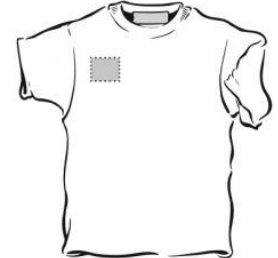

Location names (availability of print locations depends on apparel type and size)

Full Front

Full Back

Left Chest

Right Chest

Short Sleeve

Long Sleeve

Pants

Shorts

Imprint Size & Location by Apparel Type

Short Sleeve

Location	Adult	Youth	Adult + Youth	Toddler
Full Front	Art Size: 11" x 12"	Art Size: 9.5" x 9.5"	Art Size: 10.5" x 10.5"	Art Size: 7.5" x 7.5"
Full Back	Art Size: 12" x 13"	Art Size: 10" x 10"	Art Size: 11" x 11"	Art Size: 7.5" x 7.5"
Left Chest	Art Size: 4" x 4"	Art Size: 3.5" x 3.5"	Art Size: 3.5" x 3.5"	Art Size: 3.25" x 3.25"
Right Chest	Art Size: 4" x 4"	Art Size: 3.5" x 3.5"	Art Size: 3.5" x 3.5"	Art Size: 3.25" x 3.25"
Sleeve	Art Size: 3.5" x 3"	Art Size: 3.5" x 3"	Art Size: 3.5" x 3"	Not available
Pocket	Art Size: 3.25" x 2.5"	Art Size: 3.25" x 2.5"	Art Size: 3.25" x 2.5"	Not available

Long Sleeve

Location	Adult	Youth	Adult + Youth	Toddler
Full Front	Art Size: 11" x 12"	Art Size: 9.5" x 9.5"	Art Size: 10.5" x 10.5"	Art Size: 7.5" x 7.5"
Full Back	Art Size: 12" x 13"	Art Size: 10" x 10"	Art Size: 11" x 11"	Art Size: 7.5" x 7.5"
Left Chest	Art Size: 4" x 4"	Art Size: 3.5" x 3.5"	Art Size: 3.5" x 3.5"	Art Size: 3.25" x 3.25"
Right Chest	Art Size: 4" x 4"	Art Size: 3.5" x 3.5"	Art Size: 3.5" x 3.5"	Art Size: 3.25" x 3.25"
Sleeve	Art Size: 3.5" x 13"	Not available	Not available	Not available
Pocket	Art Size: 3.25" x 2.5"	Art Size: 3.25" x 2.5"	Art Size: 3.25" x 2.5"	Not available

Hoodies: Pullover

Location	Adult	Youth		Adult + Youth
Full Front	Art Size: 11" x 10.5"	Youth XS-M Art Size: 9.5" x 7"	Youth L-XL Art Size: 11" x 10.5"	Not available
Full Back	Art Size: 12" x 13"	Art Size: 10" x 10"		Art Size: 11" x 11"
Left Chest	Art Size: 4" x 4"	Art Size: 3.5" x 3.5"		Art Size: 3.5" x 3.5"
Right Chest	Art Size: 4" x 4"	Art Size: 3.5" x 3.5"		Art Size: 3.5" x 3.5"
Sleeve	Art Size: 3.5" x 13"	Not available		Not available
Pocket	Art Size: 3.25" x 2.5"	Art Size: 3.25" x 2.5"		Art Size: 3.25" x 2.5"